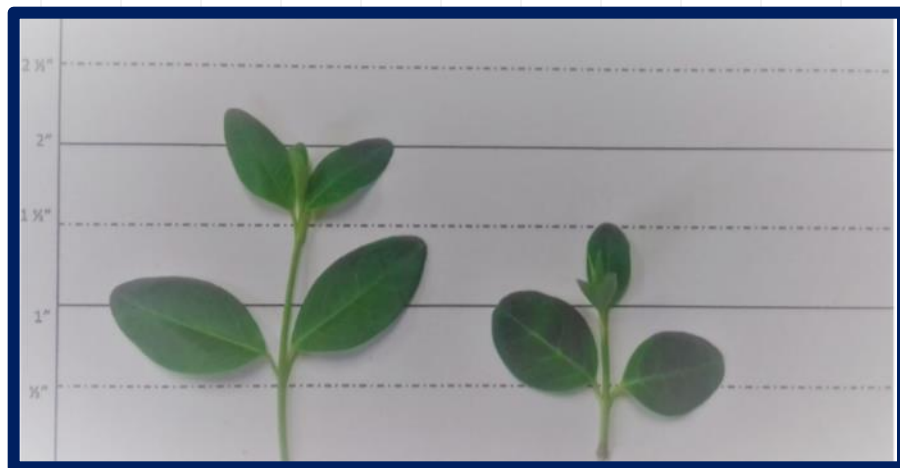

VINCA MINOR CUNNINGHAM